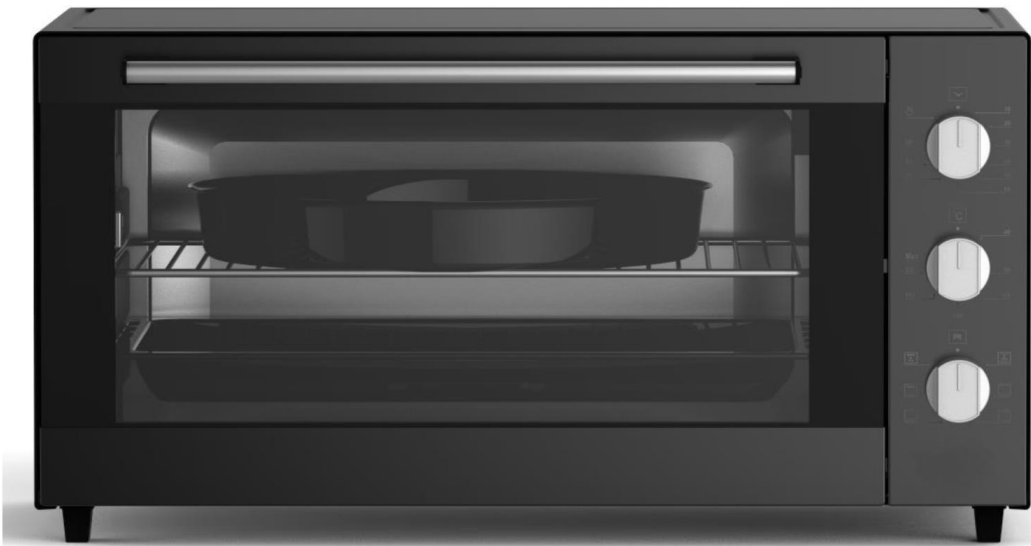

EDY

Maxi Oven EDMO4001

Color : Black & Silver
Functions : 3
Capacity (Liter) : 40L
Easy cleaning interior : Yes
Enamelled side interior : Yes

Timer : Yes
Adjustable thermostat controll : Yes
Heat setting : Up, Down, Up + Down
Backingtray : Yes
Wire grid : Yes

Dimensions W x H x D (mm) : 575 x 300 x 360

Interior W x H x D (mm) : 413 x 245 x 325

Nett Weight (kg) : 8,8

Gross Weight (kg) : 10,3

Power consumption (kW) : 1,3

Power (Volt) : 230

Speciale Features :

Dimensions Giftbox W x H x D (mm) : 615 x 320 x 395